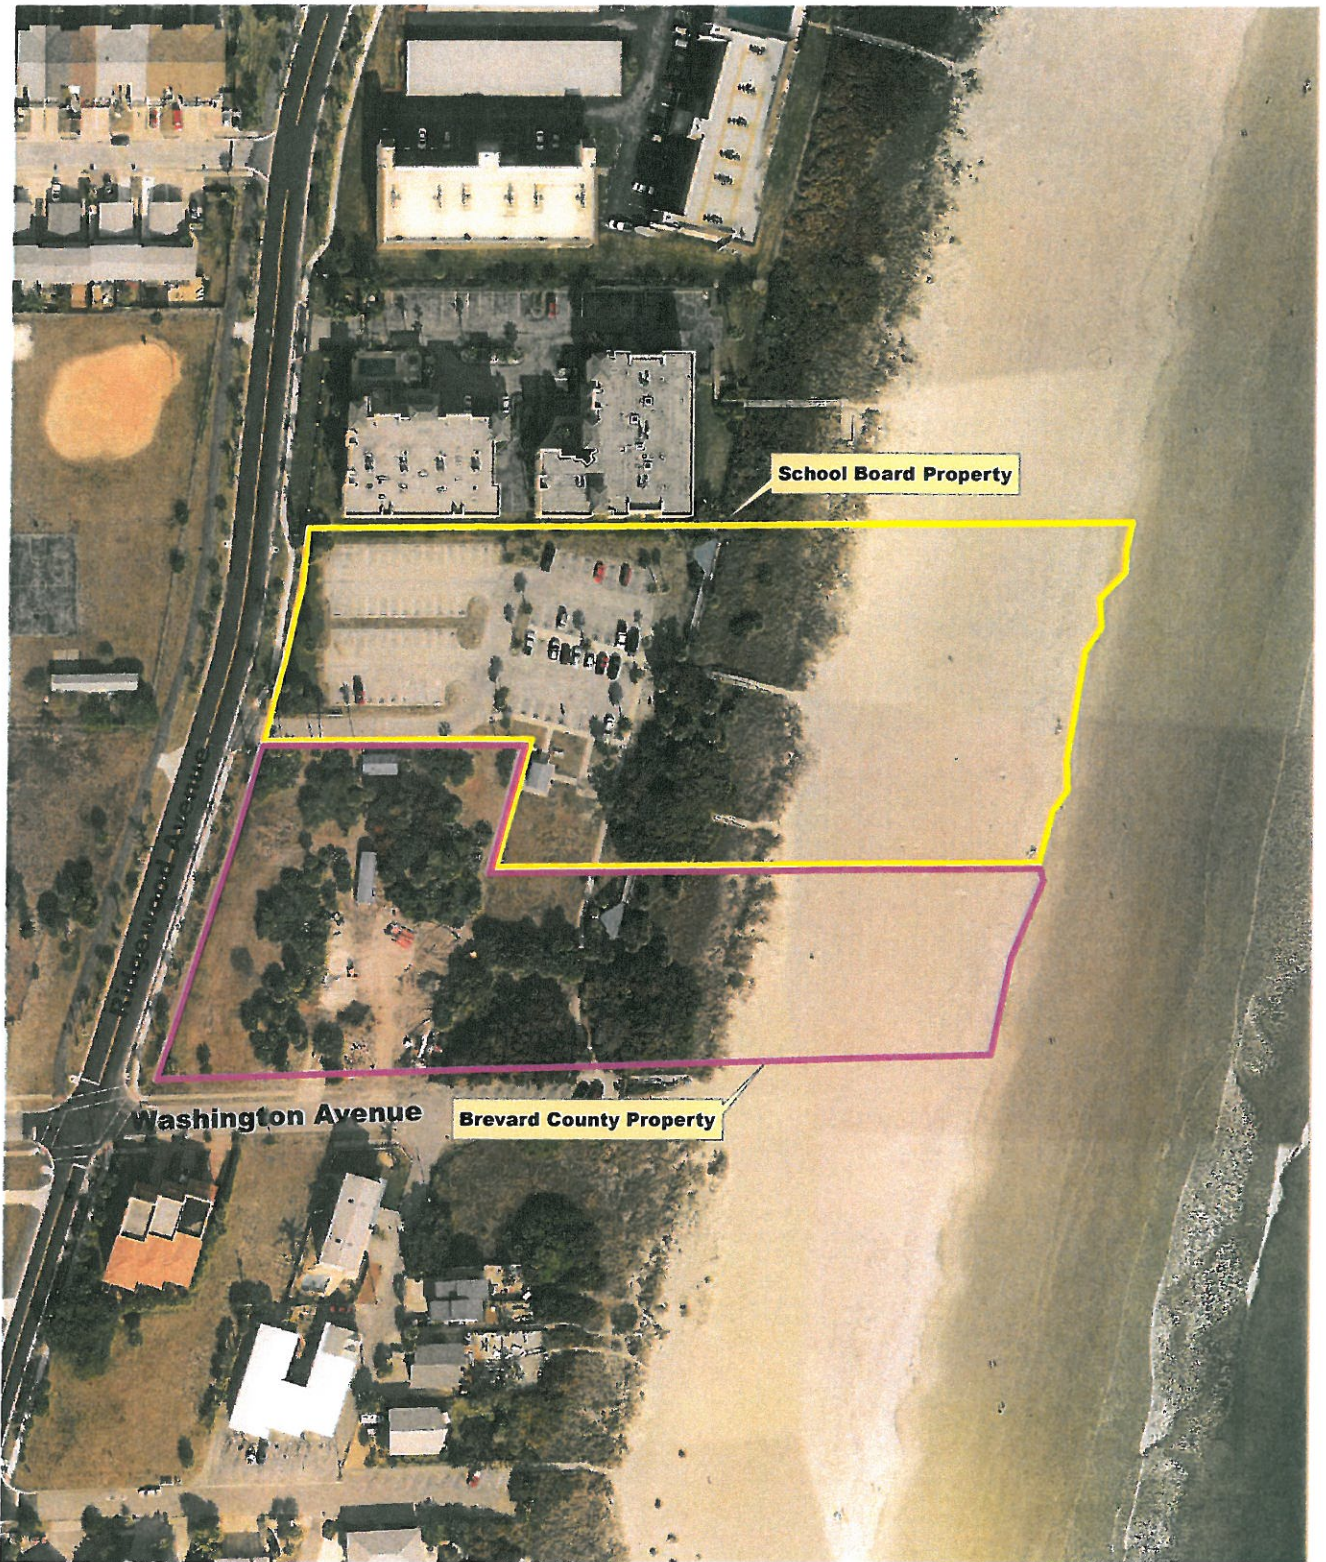

Cherie Down Park

2011 Aerial

100 50 0 Feet

BREVARD COUNTY PARKS & RECREATION

DISCLAIMER: This map is intended for display purposes only and is not intended for any legal representation.